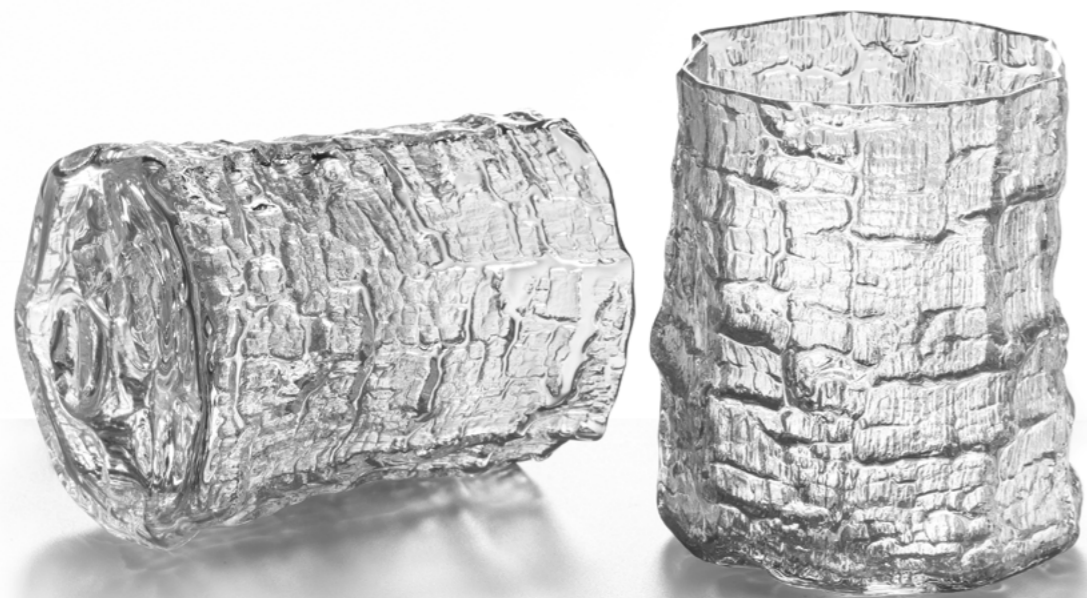

Yakisugi Vase Large
CG035VB
W 60 x H 240 x L 70 mm
W 2 3/8" x H 9 7/16" x L 2 3/4"

Yakisugi Vase Small
CG035VA
W 90 x H 220 x L 90 mm
W 3 9/16" x H 8 11/16" x L 3 9/16"

Yakisugi Vase Extra Large
CG035VC
W 300 x H 450 x L 300 mm
W 11 13/16" x H 17 3/4"
x L 11 13/16"

Yakisugi Glass Water
CG035GA
Dia 70 x H 90 mm
Dia 2 3/4" x H 3.9/16"
Volume / 200 ml / 6,76 oz

Color Clear